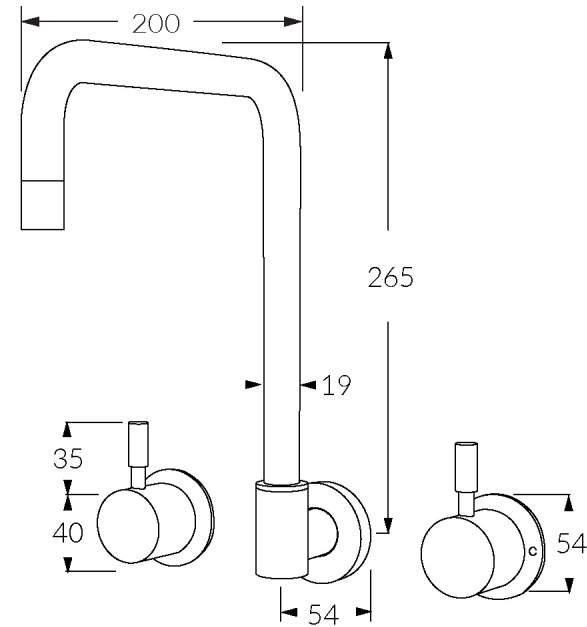

# Voda Wall sink set square

SUSSEX

## Product features

- Designed and manufactured in Australia
- All brass construction
- Swivel outlet
- 1/2 turn ceramic disc spindles
- Retro fitable
- Customisable
- Available in a range of high quality, durable finishes inc. LUXPVD®
- Minimal, refined design to complement any contemporary space
- Matching tapware, showers and accessories

## WELS rating

3 star - 8lt/min

While we aim to ensure the specifications shown are correct at time of printing, Sussex Taps reserves the right to make modifications without prior notice. Always use the physical product for accurate measurements. Dimensions are subject to change without notice. All measurements are shown in millimetres.