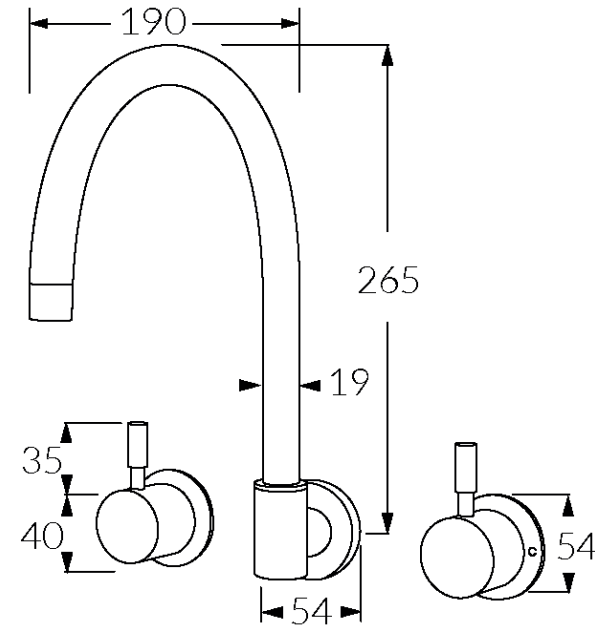

Voda Wall sink set curved

SUSSEX

Product code

VWSISC

Product features

- Designed and manufactured in Australia
- All brass construction
- Swivel outlet
- 1/2 turn ceramic disc spindles
- Retro fitable
- Customisable
- Available in a range of high quality, durable finishes inc. LUXPVD®
- Minimal, refined design to complement any contemporary space
- Matching tapware, showers and accessories

While we aim to ensure the specifications shown are correct at time of printing, Sussex Taps reserves the right to make modifications without prior notice. Always use the physical product for accurate measurements. Dimensions are subject to change without notice. All measurements are shown in millimetres.