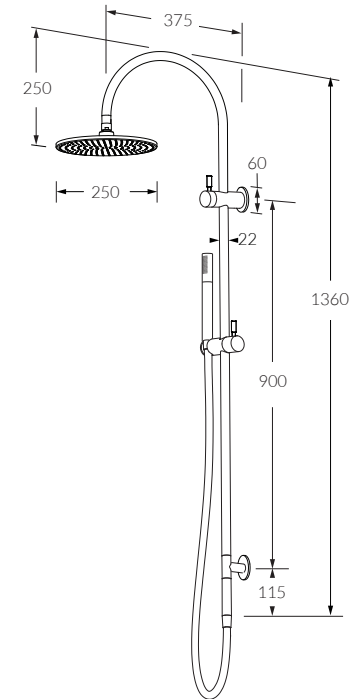

Voda Twin rail shower

SUSSEX

Product code

VTRS

Product features

- Designed and manufactured in Australia
- All brass construction
- Dial operating diverter
- Swivel ball joint
- Retro fitable
- Reversible
- Customisable
- Available in a range of high quality, durable finishes inc. LUXPVD®
- Minimal, refined design to complement any contemporary space
- Matching tapware, showers and accessories

While we aim to ensure the specifications shown are correct at time of printing, Sussex Taps reserves the right to make modifications without prior notice. Always use the physical product for accurate measurements. Dimensions are subject to change without notice. All measurements are shown in millimetres.