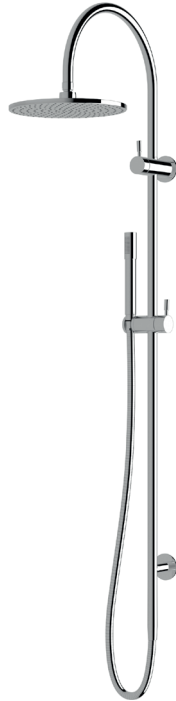

Voda Twin rail shower

SUSSEX

Product code

VTRS

Product features

- Designed and manufactured in Australia
- All brass construction
- Dial operating diverter
- Swivel ball joint
- Retro fitable
- Reversible
- Customisable
- Available in a range of high quality, durable finishes inc. LUXPVD®
- Minimal, refined design to complement any contemporary space
- Matching tapware, showers and accessories

While we aim to ensure the specifications shown are correct at time of printing, Sussex Taps reserves the right to make modifications without prior notice. Always use the physical product for accurate measurements. Dimensions are subject to change without notice. All measurements are shown in millimetres.