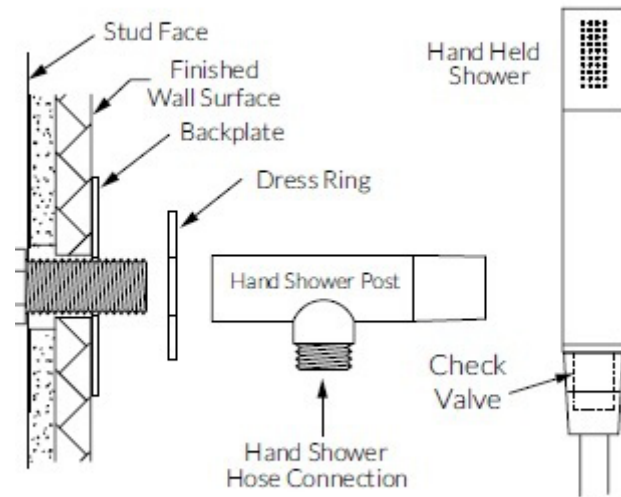

Voda Hand shower supply post set

SUSSEX

Product code

VXHSSPS Hand shower supply post set

Installation guidelines

- Apply sealing tape (Teflon) to male thread.
- Place Dress Ring over prepared male thread.
- Fit Hand Shower Post,
- Connect the Hand Shower Hose to Post.

To complete installation, operate the Mixer(s) checking the flow of both hot and cold water from the Outlet. Check all fittings and fixtures for water leaks.