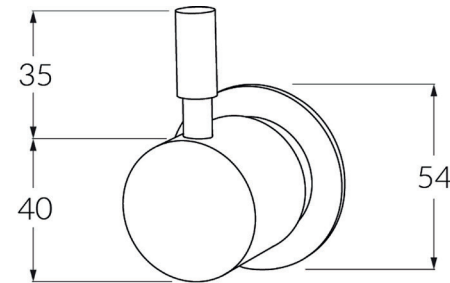

Voda Wall top assembly 316 stainless steel

SUSSEX

Product code

VWTASS

Product features

- Designed and manufactured in Australia
- 316 marine grade stainless steel
- 1/2 turn ceramic disc spindles
- Retro fitable
- Minimal, refined design to complement any contemporary space
- Matching tapware, showers and accessories