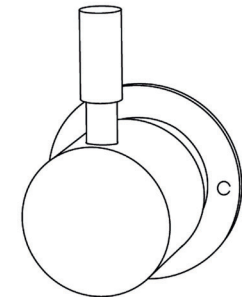

Voda Wall top assembly 316 stainless steel

SUSSEX

Product code

VWTASS

Product features

- Designed and manufactured in Australia
- 316 marine grade stainless steel
- 1/2 turn ceramic disc spindles
- Retro fitable
- Minimal, refined design to complement any contemporary space
- Matching tapware, showers and accessories