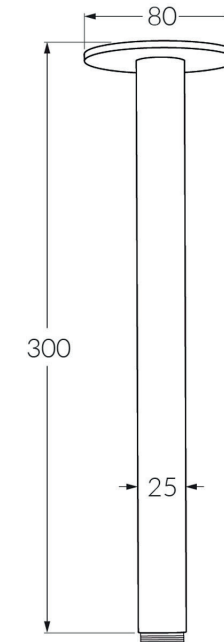

Voda Vertical shower arm 300mm

SUSSEX

Product code

VVSHA300

Product features

- Designed and manufactured in Australia
- All brass construction
- Retro fitable
- Customisable
- Available in a range of high quality, durable finishes inc. LUXPVD®
- Minimal, refined design to complement any contemporary space
- Matching tapware, showers and accessories