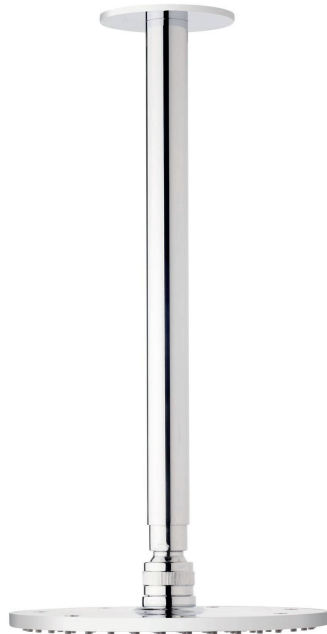

Voda

Vertical shower arm 500mm with 180 head

SUSSEX

Product code

VVSH5-180

Product features

- Designed and manufactured in Australia
- All brass construction
- Swivel ball joint
- Retro fitable
- Available in a range of high quality, durable finishes inc. LUXPVD®
- Minimal, refined design to complement any contemporary space
- Matching tapware, showers and accessories