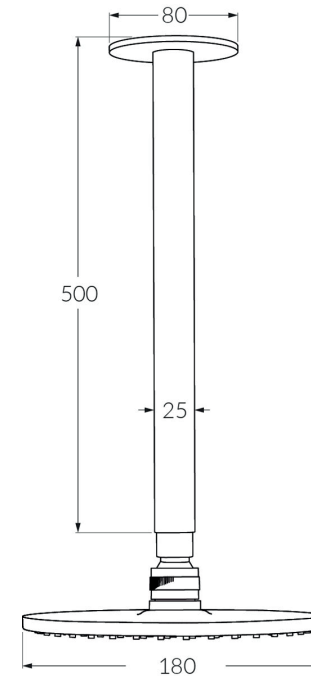

Voda

Vertical shower arm 500mm with 180 head

SUSSEX

Product code

VVSH5-180

Product features

- Designed and manufactured in Australia
- All brass construction
- Swivel ball joint
- Retro fitable
- Available in a range of high quality, durable finishes inc. LUXPVD®
- Minimal, refined design to complement any contemporary space
- Matching tapware, showers and accessories