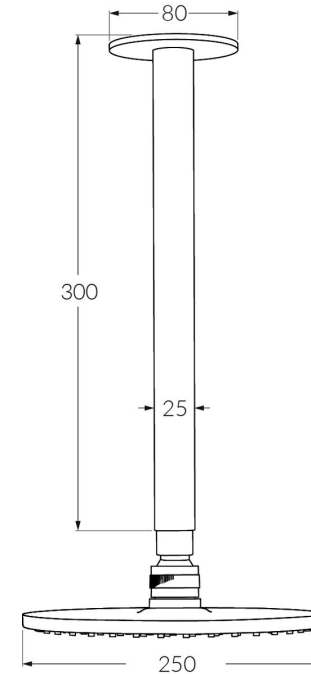

Voda

Vertical shower arm 300mm with 250 head

SUSSEX

Product code

VVSH3-250

Product features

- Designed and manufactured in Australia
- All brass construction
- Swivel ball joint
- Retro fitable
- Available in a range of high quality, durable finishes inc. LUXPVD®
- Minimal, refined design to complement any contemporary space
- Matching tapware, showers and accessories

Warranty

15 Year overall warranty.
Refer to Warranty sheet for specific information.

Pressure rating

300 - 500kPa

Temperature rating

1 - 65°C

WELS rating

3 star - 8.5lt/min

While we aim to ensure the specifications shown are correct at time of printing, Sussex Taps reserves the right to make modifications without prior notice. Always use the physical product for accurate measurements. Dimensions are subject to change without notice. All measurements are shown in millimetres.