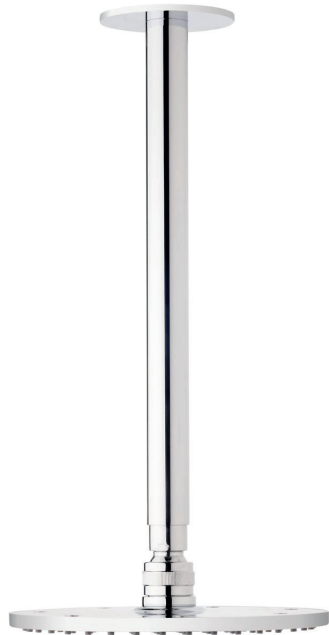

## Vertical shower arm 300mm with 250 head

### Product code

VVSH3-250

### Product features

- Designed and manufactured in Australia
- All brass construction
- Swivel ball joint
- Retro fitable
- Available in a range of high quality, durable finishes inc. LUXPVD®
- Minimal, refined design to complement any contemporary space
- Matching tapware, showers and accessories