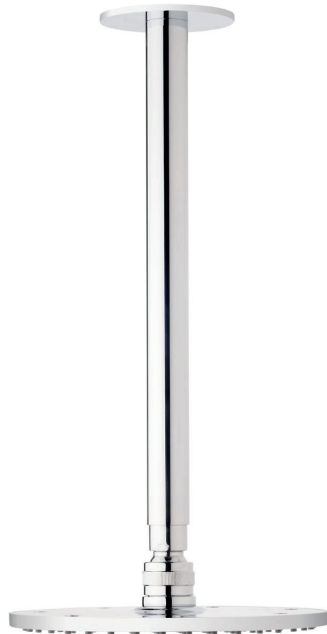

Voda

Vertical shower arm 300mm with 180 head

SUSSEX

Product code

VVSH3-180

Product features

- Designed and manufactured in Australia
- All brass construction
- Swivel ball joint
- Retro fitable
- Available in a range of high quality, durable finishes inc. LUXPVD®
- Minimal, refined design to complement any contemporary space
- Matching tapware, showers and accessories