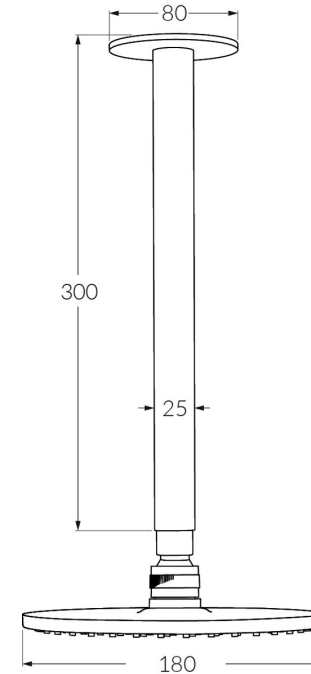

Voda

Vertical shower arm 300mm with 180 head

SUSSEX

Product code

VVSH3-180

Product features

- Designed and manufactured in Australia
- All brass construction
- Swivel ball joint
- Retro fitable
- Available in a range of high quality, durable finishes inc. LUXPVD®
- Minimal, refined design to complement any contemporary space
- Matching tapware, showers and accessories