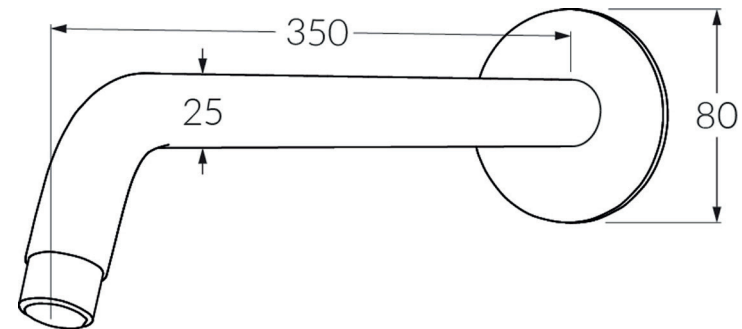

Voda Horizontal shower arm only

SUSSEX

Product code

VHSHA

Product features

- Designed and manufactured in Australia
- All brass construction
- Retro fitable
- Customisable
- Available in a range of high quality, durable finishes inc. LUXPVD®
- Minimal, refined design to complement any contemporary space
- Matching tapware, showers and accessories