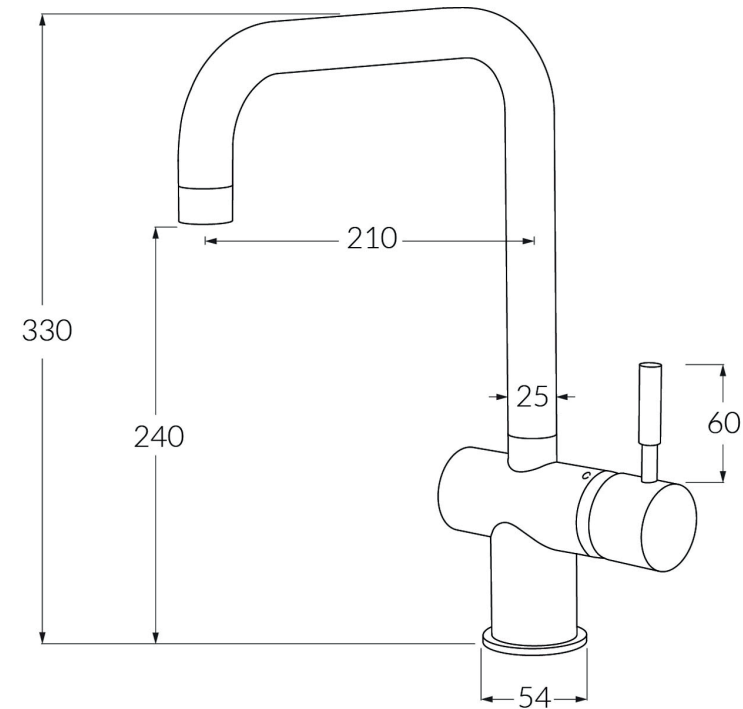

Voda Sink mixer square 316 stainless steel

SUSSEX

Product code

VSMQSSRH

Product features

- Designed and manufactured in Australia
- 316 marine grade stainless steel
- Swivel outlet
- 35mm ceramic disc cartridge
- Retro fitable
- Minimal, refined design to complement any contemporary space
- Matching tapware, showers and accessories