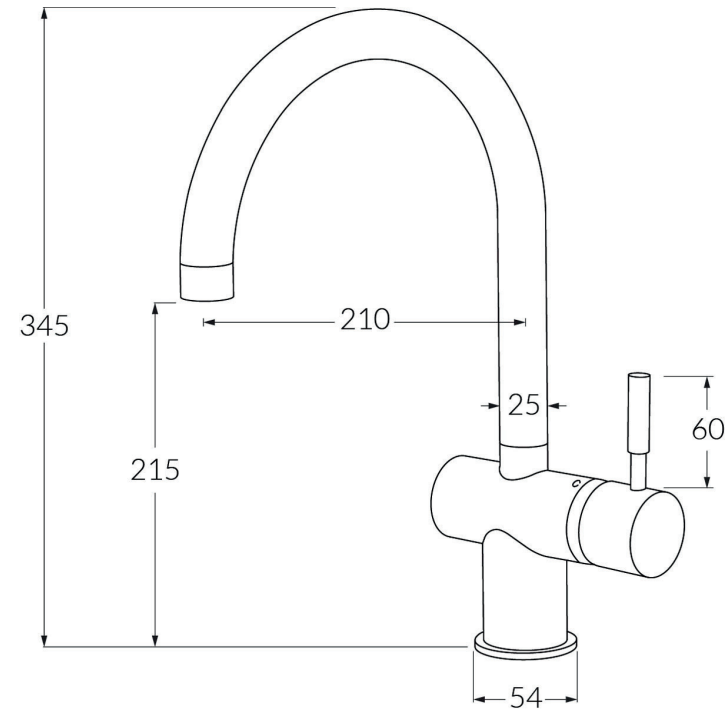

Voda Sink mixer curved 316 stainless steel

SUSSEX

Product code

VSMCSSRH

Product features

- Designed and manufactured in Australia
- 316 marine grade stainless steel
- Swivel outlet
- 35mm ceramic disc cartridge
- Retro fitable
- Minimal, refined design to complement any contemporary space
- Matching tapware, showers and accessories