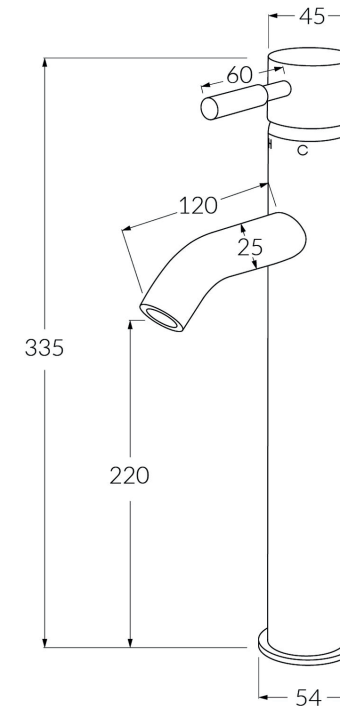

Voda

Extended basin mixer 120mm outlet

SUSSEX

Product code

VEBM120

Product features

- Designed and manufactured in Australia
- All brass construction
- 35mm ceramic disc cartridge
- Retro fitable
- Customisable
- Available in a range of high quality, durable finishes inc. LUXPVD®
- Minimal, refined design to complement any contemporary space
- Matching tapware, showers and accessories

Warranty

15 Year overall warranty.
Refer to Warranty sheet for specific information.

Pressure rating

300 - 500kPa

Temperature rating

1 - 65°C

WELS rating

4 star - 7.5lt/min

AS/NZS 3718:2005
LIC. 20081