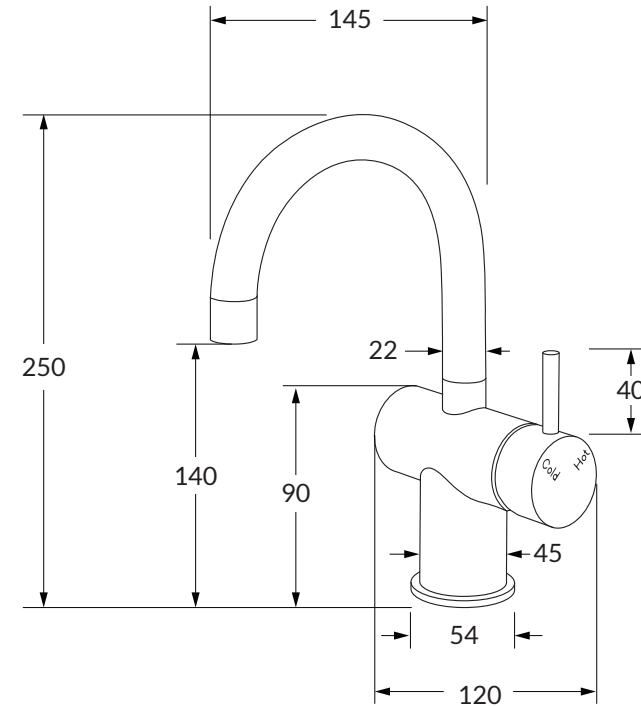

Scala Basin/sink mixer curved small

SUSSEX

Product code

SSMCSRH

Product features

- Designed and manufactured in Australia
- All brass construction
- 35mm ceramic disc cartridge
- Swivel outlet
- Retro fitable
- Customisable
- Available in a range of high quality, durable finishes inc. LUXPVD®
- Minimal, refined design to complement any contemporary space
- Matching tapware, showers and accessories