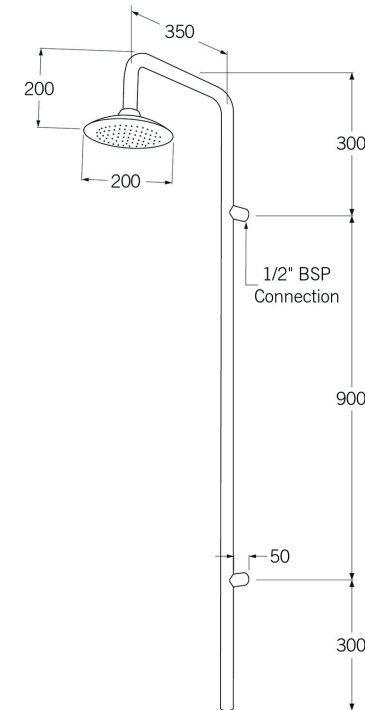

Monsoon Column shower hot/cold

SUSSEX

Product code

MSHM500SS

Product features

- Designed and manufactured in Australia
- 316 marine grade stainless steel
- Minimal, refined design to complement any contemporary space
- Matching tapware and showers