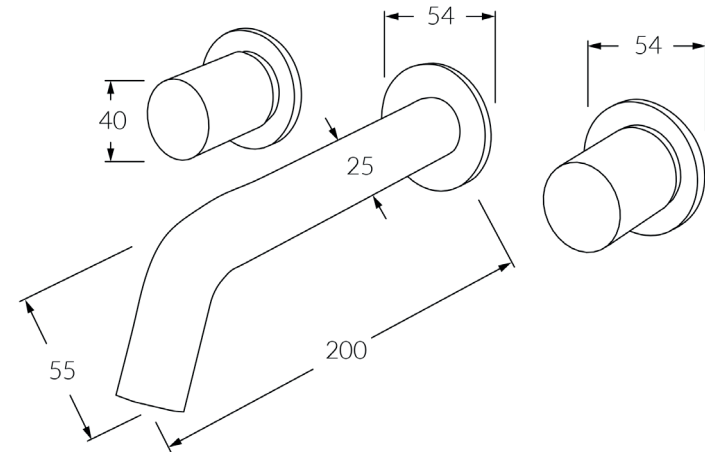

Circa Wall basin set 200mm

SUSSEX

Product code

RWBS200

Product features

- Designed and manufactured in Australia
- All brass construction
- 1/2 turn ceramic disc spindles
- Retro fitable
- Customisable
- Available in a range of high quality, durable finishes inc. LUXPVD®
- Minimal, refined design to complement any contemporary space
- Matching tapware and showers