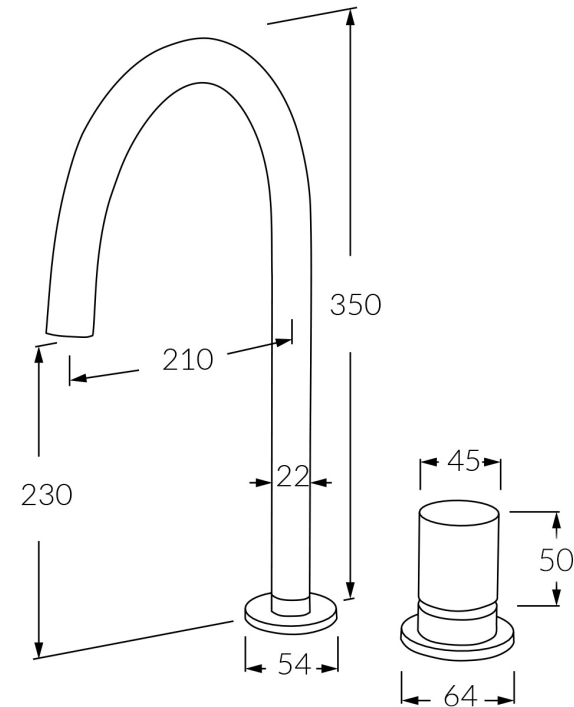

Circa
Basin sink hob mixer set

SUSSEX

Product code

RBSHMS

Product features

- Designed and manufactured in Australia
- All brass construction
- Swivel outlet
- 35mm ceramic disc cartridge
- Available in a range of high quality, durable finishes inc. LUXPVD®
- Minimal, refined design to complement any contemporary space
- Matching tapware and showers

While we aim to ensure the specifications shown are correct at time of printing, Sussex Taps reserves the right to make modifications without prior notice. Always use the physical product for accurate measurements. Dimensions are subject to change without notice. All measurements are shown in millimetres.