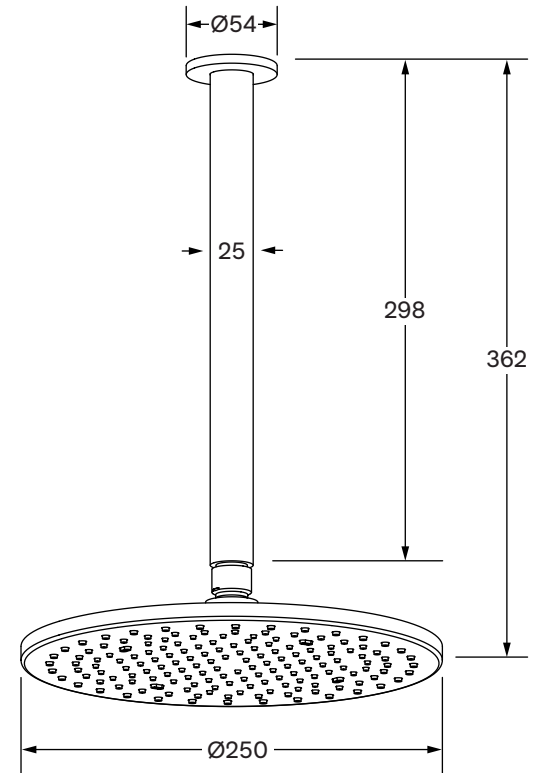

Scala Nova Vertical shower

SUSSEX

Product code

SNVS300

Product features

- Designed and manufactured in Australia
- All brass construction
- Available in a range of high quality, durable finishes inc. LUXPVD®
- Minimal, refined design to complement any contemporary space
- Matching tapware, showers and accessories

www.reece.com.au

While we aim to ensure the specifications shown are correct at time of printing, Sussex Taps reserves the right to make modifications without prior notice. Always use the physical product for accurate measurements. Dimensions are subject to change without notice. All measurements are shown in millimetres.