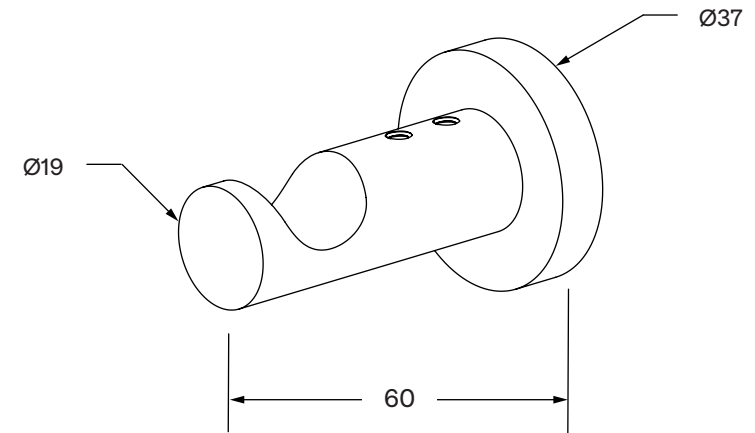

Pure Robe Hook

SUSSEX

Product code

MPRH

Product features

- Designed and manufactured in Australia
- All brass construction
- 2 point fixings
- Available in a range of high quality, durable finishes inc. LUXPVD®
- Minimal, refined design to complement any contemporary space
- Matching tapware, showers and accessories

Warranty

40 Year overall warranty.
Refer to Warranty sheet for
specific information.

www.reece.com.au

This product complies with lead free requirements
While we aim to ensure the specifications shown are correct at time of printing, Sussex Taps reserves the right to make modifications without prior notice. Always use the physical product for accurate measurements. Dimensions are subject to change without notice. All measurements are shown in millimetres.