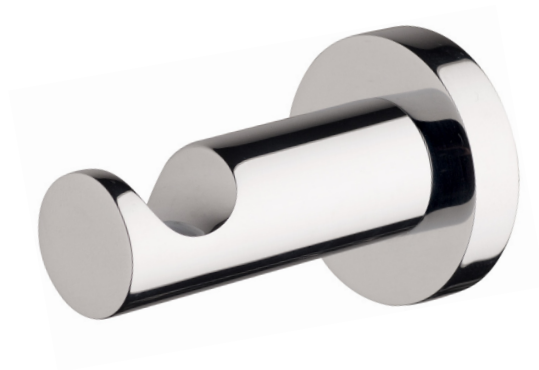

Pure Robe Hook

SUSSEX

Product code

MPRH

Product features

- Designed and manufactured in Australia
- All brass construction
- 2 point fixings
- Available in a range of high quality, durable finishes inc. LUXPVD®
- Minimal, refined design to complement any contemporary space
- Matching tapware, showers and accessories

Warranty

40 Year overall warranty.
Refer to Warranty sheet for
specific information.

www.reece.com.au

This product complies with lead free requirements
While we aim to ensure the specifications shown are correct at time of printing, Sussex Taps reserves the right to make modifications without prior notice. Always use the physical product for accurate measurements. Dimensions are subject to change without notice. All measurements are shown in millimetres.