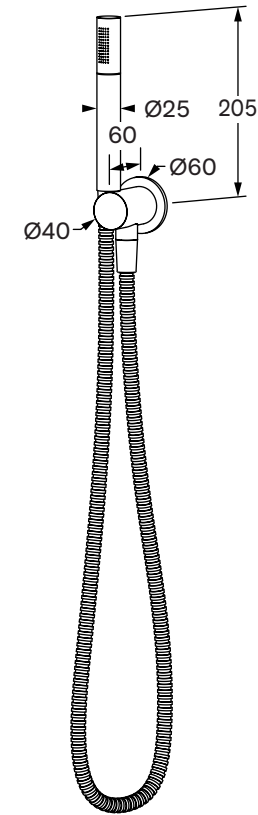

Pure Pencil Supply Post Set

SUSSEX

Product code

MPPSPS

Product features

- Designed and manufactured in Australia
- All brass construction
- Unique handle options
- Available in a range of high quality, durable finishes inc. LUXPVD®
- Minimal, refined design to complement any contemporary space
- Matching tapware, showers and accessories

www.reece.com.au

While we aim to ensure the specifications shown are correct at time of printing, Sussex Taps reserves the right to make modifications without prior notice. Always use the physical product for accurate measurements. Dimensions are subject to change without notice. All measurements are shown in millimetres.

Copyright © Sussex Taps