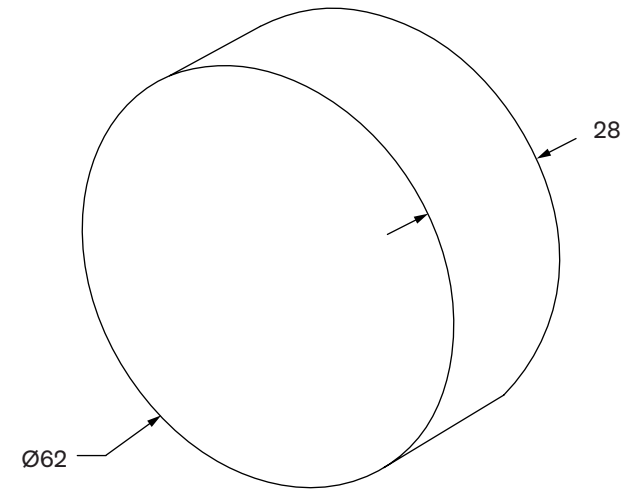

## Product code

MPPSBM.01  
MPPSBM.01-C (Cirque)  
MPPSBM.01-D (Diamond)  
MPPSBM.01-L (Linear)

## Temperature rating

1 - 65°C

www.reece.com.au

This product complies with lead free requirements  
While we aim to ensure the specifications shown are correct at time of printing, Sussex Taps reserves the right to make modifications without prior notice. Always use the physical product for accurate measurements. Dimensions are subject to change without notice. All measurements are shown in millimetres.  
Copyright © Sussex Taps