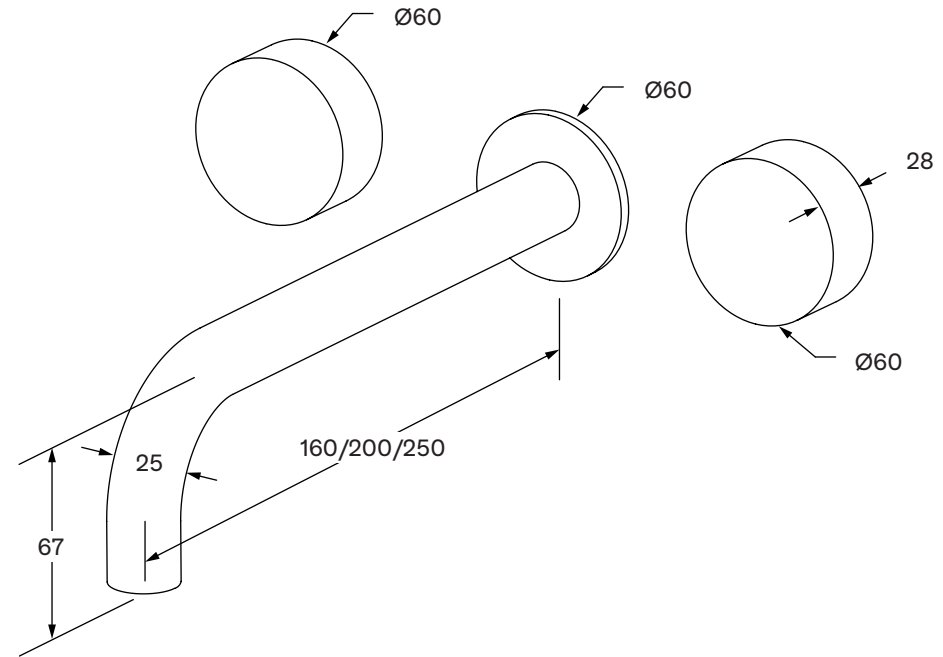

Pure Bath Set

SUSSEX

Product code

MPBS160	MPBS200	MPBS250
MPBS160-C	MPBS200-C	MPBS250-C (Cirque)
MPBS160-D	MPBS200-D	MPBS250-D (Diamond)
MPBS160-L	MPBS200-L	MPBS250-L (Linear)

Product features

- Designed and manufactured in Australia
- All brass construction
- Available in a range of high quality, durable finishes inc. LUXPVD®
- Minimal, refined design to complement any contemporary space
- Matching tapware, showers and accessories

Warranty

40 Year overall warranty.
Refer to Warranty sheet for specific information.

Pressure rating

300 - 500kPa

Temperature rating

1 - 65°C

www.reece.com.au

While we aim to ensure the specifications shown are correct at time of printing, Sussex Taps reserves the right to make modifications without prior notice. Always use the physical product for accurate measurements. Dimensions are subject to change without notice. All measurements are shown in millimetres.
Copyright © Sussex Taps