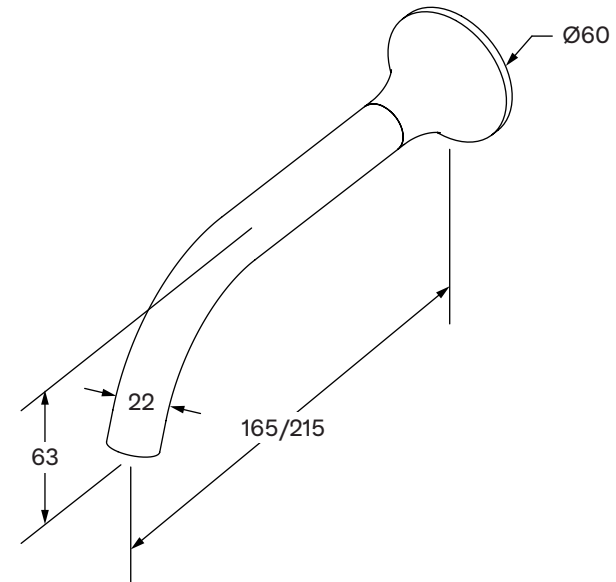

# Oria Wall Basin Outlet

SUSSEX

## WELS rating

5 star - 5.0 lt/min

www.reece.com.au

This product complies with lead free requirements  
While we aim to ensure the specifications shown are correct at time of printing, Sussex Taps reserves the right to make modifications without prior notice. Always use the physical product for accurate measurements. Dimensions are subject to change without notice. All measurements are shown in millimetres.  
Copyright © Sussex Taps