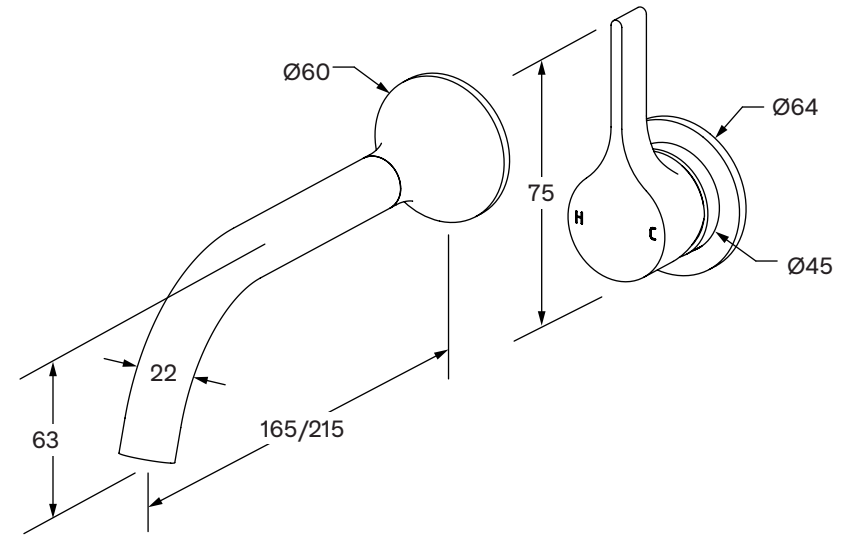

Oria Wall Bath Mixer Outlet System

SUSSEX

Product code

OMOS165
OMOS215

Product features

- Designed and manufactured in Australia
- All brass construction
- Available in a range of high quality, durable finishes inc. LUXPVD®
- Minimal, refined design to complement any contemporary space
- Matching tapware, showers and accessories

Warranty

40 Year overall warranty.
Refer to Warranty sheet for specific information.

Pressure rating

300 - 500kPa

Temperature rating

1 - 65°C

www.reece.com.au

While we aim to ensure the specifications shown are correct at time of printing, Sussex Taps reserves the right to make modifications without prior notice. Always use the physical product for accurate measurements. Dimensions are subject to change without notice. All measurements are shown in millimetres.

Copyright © Sussex Taps