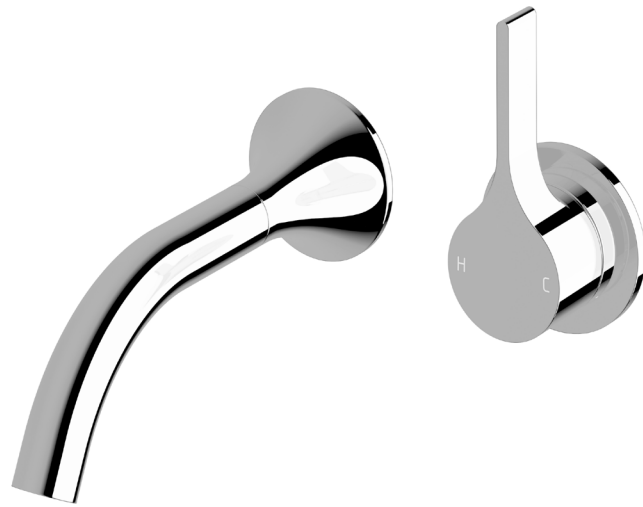

# Oria Wall Bath Mixer Outlet System

SUSSEX

## Product features

- Designed and manufactured in Australia
- All brass construction
- Available in a range of high quality, durable finishes inc. LUXPVD®
- Minimal, refined design to complement any contemporary space
- Matching tapware, showers and accessories

## Temperature rating

1 - 65°C

www.reece.com.au

While we aim to ensure the specifications shown are correct at time of printing, Sussex Taps reserves the right to make modifications without prior notice. Always use the physical product for accurate measurements. Dimensions are subject to change without notice. All measurements are shown in millimetres.