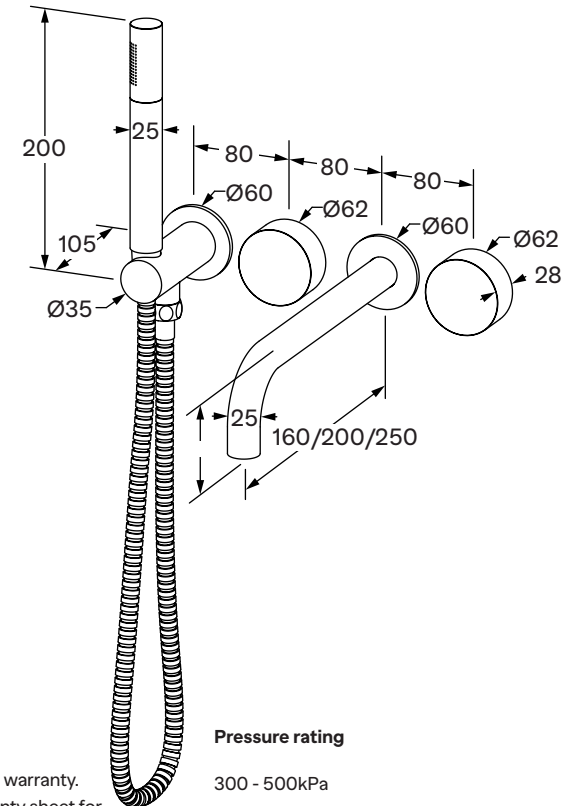

Pure Progressive Bath Mixer System With Handshower

SUSSEX

Product code

MPPBMSHS160RH	MPPBMSHS200RH	MPPBMSHS250RH
MPPBMSHS160RH-C	MPPBMSHS200RH-C	MPPBMSHS250RH-C (Cirque)
MPPBMSHS160RH-D	MPPBMSHS200RH-D	MPPBMSHS250RH-D (Diamond)
MPPBMSHS160RH-L	MPPBMSHS200RH-L	MPPBMSHS250RH-L (Linear)

Product features

- Designed and manufactured in Australia
- All brass construction
- Available in a range of high quality, durable finishes inc. LUXPVD®
- Minimal, refined design to complement any contemporary space
- Matching tapware, showers and accessories

Warranty

40 Year overall warranty.
Refer to Warranty sheet for specific information.

Pressure rating

300 - 500kPa

Temperature rating

1 - 65°C

www.reece.com.au

While we aim to ensure the specifications shown are correct at time of printing, Sussex Taps reserves the right to make modifications without prior notice. Always use the physical product for accurate measurements. Dimensions are subject to change without notice. All measurements are shown in millimetres.