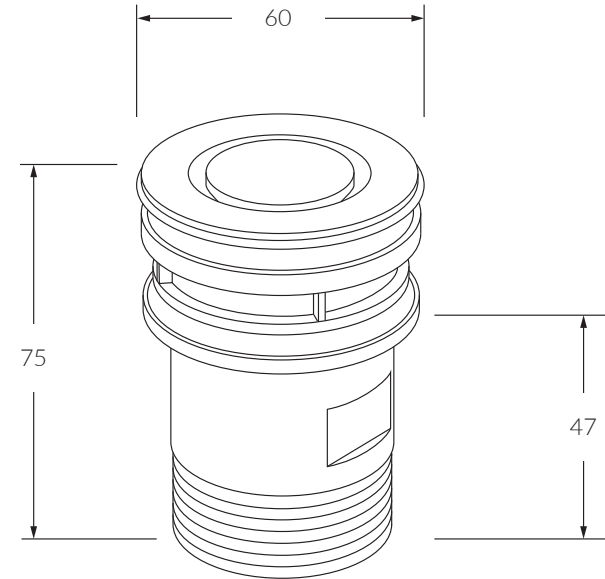

Plug & Waste Basin

SUSSEX

Product code

SXBNPW

Product features

- Solid brass construction
- Available in a range of high quality, durable finishes inc. LUXPVD®
- Minimal, refined design
- Matching tapware, showers and accessories
- Pop down function (no raised parts)
- Quick remove cartridge
- Suits basins with 32mm or 40mm outlet with or without overflow