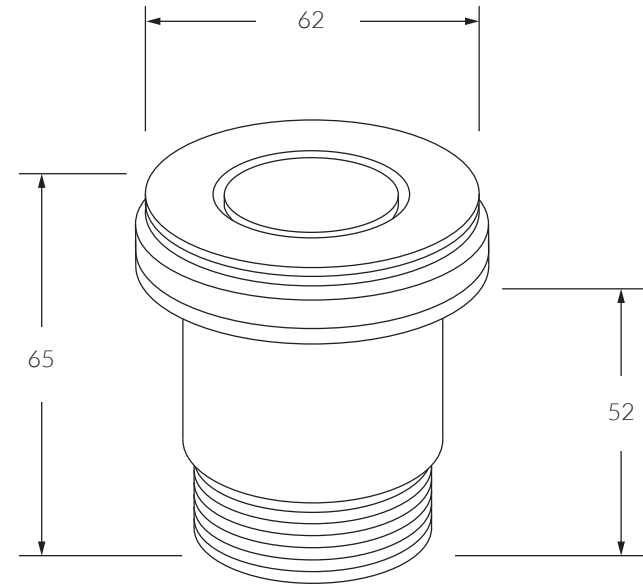

Plug & Waste Bath

SUSSEX

Product code

SXBHPW

Product features

- Solid brass construction
- Available in a range of high quality, durable finishes inc. LUXPVD®
- Minimal, refined design
- Matching tapware, showers and accessories
- Pop down function (no raised parts)
- Quick remove cartridge
- Suits bath with 40mm outlet (no overflow)

Warranty

15 Year overall warranty.
Refer to Warranty sheet for
specific information.