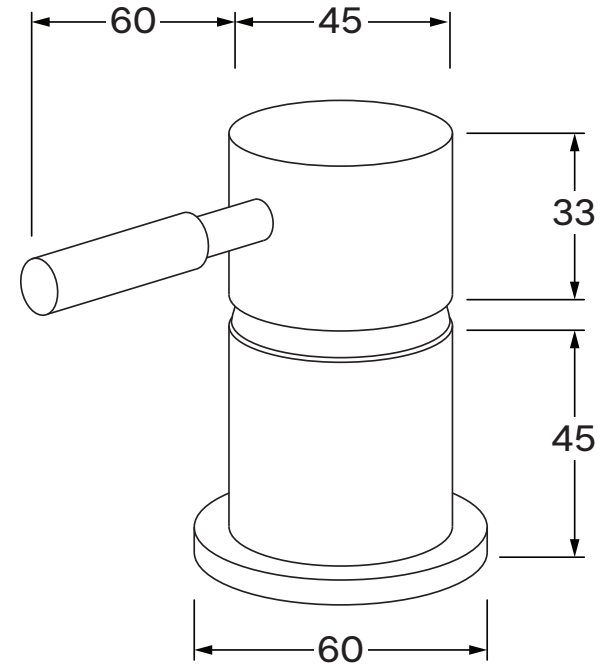

Voda Top mount hob mixer

SUSSEX

Product code

VTMHM

Product features

- Designed and manufactured in Australia
- Solid brass construction
- 35mm ceramic disc cartridge
- Available in a range of high quality, durable finishes inc. LUXPVD®
- Minimal, refined design to complement any contemporary space
- Matching tapware and accessories