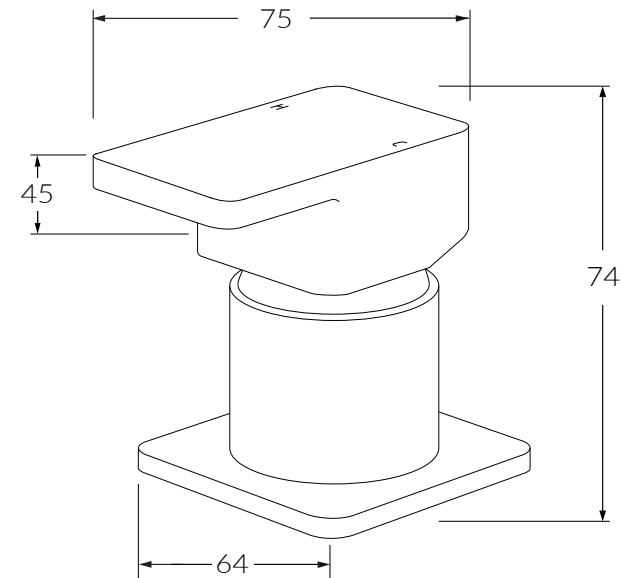

Suba Lever top mount hob mixer

SUSSEX

Product code

BLTMHM

Product features

- Designed and manufactured in Australia
- Solid brass construction
- Fixed handle lever
- 35mm ceramic disc cartridge
- Available in a range of high quality, durable finishes inc. LUXPVD®
- Minimal, refined design to complement any contemporary space
- Matching tapware and accessories