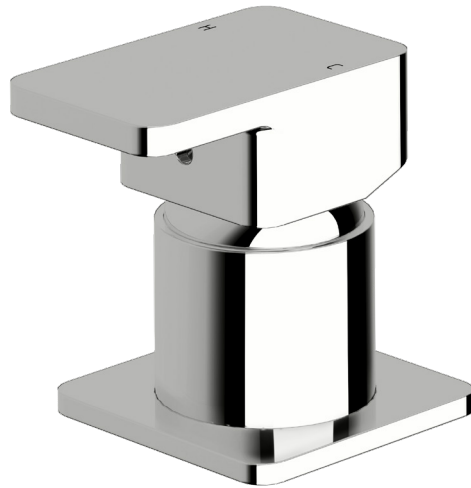

Suba Lever top mount hob mixer

SUSSEX

Product code

BLTMHM

Product features

- Designed and manufactured in Australia
- Solid brass construction
- Fixed handle lever
- 35mm ceramic disc cartridge
- Available in a range of high quality, durable finishes inc. LUXPVD®
- Minimal, refined design to complement any contemporary space
- Matching tapware and accessories