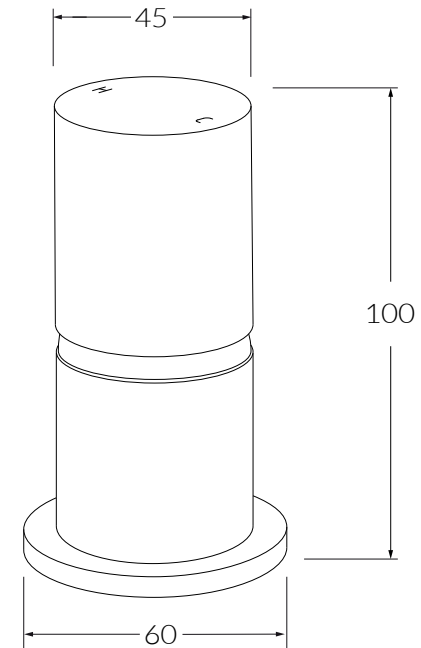

# Circa Top mount hob mixer

SUSSEX