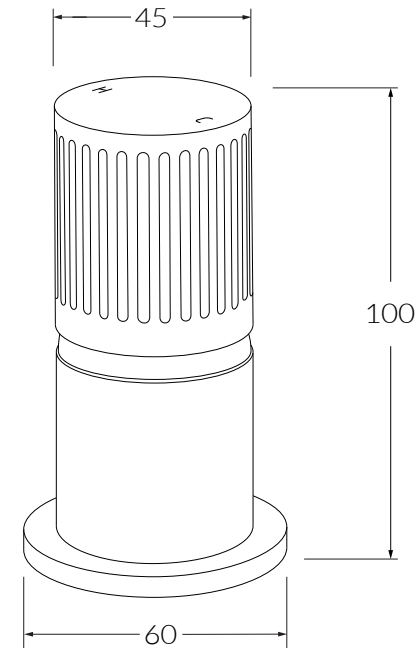

# Circa Vertex Top mount hob mixer

SUSSEX

## Product features

- Designed and manufactured in Australia
- Solid brass construction
- Textured handle
- 35mm ceramic disc cartridge
- Available in a range of high quality, durable finishes inc. LUXPVD®
- Minimal, refined design to complement any contemporary space
- Matching tapware and accessories