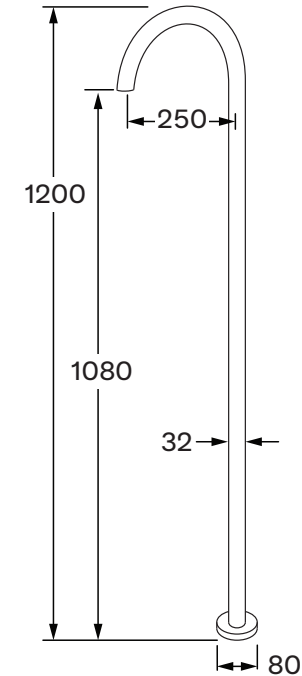

Scala Floor mount basin outlet curved

SUSSEX

Product code

SFMBOC

Product features

- Designed and manufactured in Australia
- All brass construction
- Customisable
- Available in a range of high quality, durable finishes inc. LUXPVD®
- Minimal, refined design to complement any contemporary space
- Matching tapware, showers and accessories