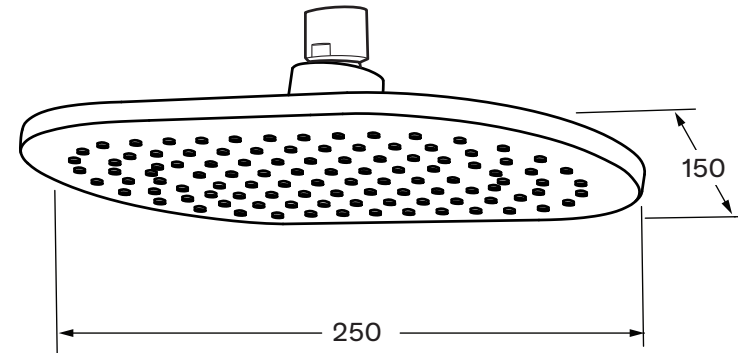

Duet Shower head oval 250mm

SUSSEX

Product code

DSHO250

Product features

- Designed and manufactured in Australia
- All brass construction
- Swivel ball joint
- Retro fitable
- Available in a range of high quality, durable finishes inc. LUXPVD®
- Minimal, refined design to complement any contemporary space
- Matching tapware and showers