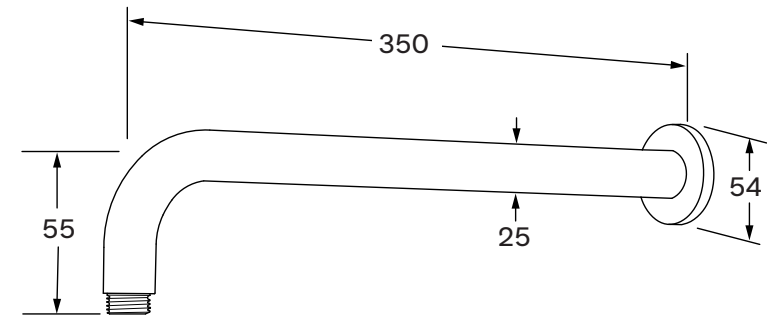

# Duet Horizontal shower arm

SUSSEX