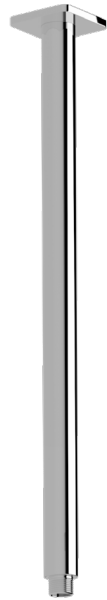

# Suba Vertical shower arm 300mm only

# SUSSEX

## Product code

BVSHA300

## Product features

- Designed and manufactured in Australia
- All brass construction
- Retro fitable
- Customisable
- Available in a range of high quality, durable finishes inc. LUXPVD®
- Minimal, refined design to complement any contemporary space
- Matching tapware, showers and accessories