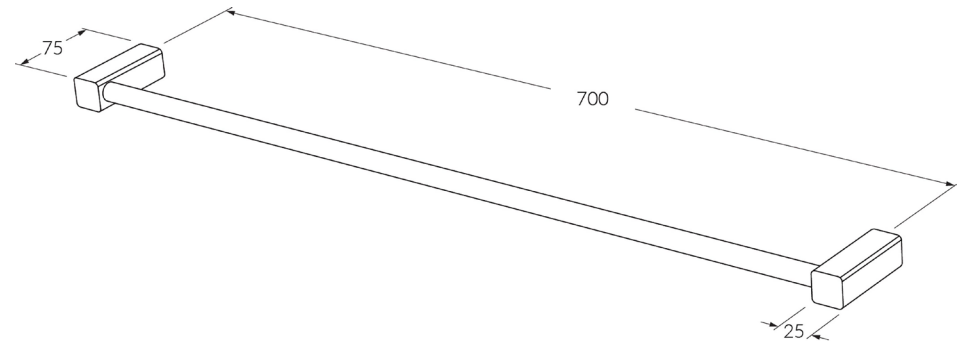

Suba Towel rail single 700mm

SUSSEX

Product code

BTRS700

Product features

- Designed and manufactured in Australia
- All brass construction
- Customisable
- 2 point fixings
- Available in a range of high quality, durable finishes inc. LUXPVD®
- Minimal, refined design to complement any contemporary space
- Matching tapware, showers and accessories