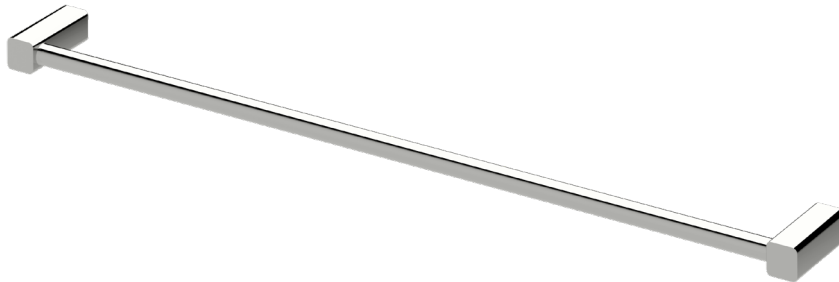

Suba Towel rail single 700mm

SUSSEX

Product code

BTRS700

Product features

- Designed and manufactured in Australia
- All brass construction
- Customisable
- 2 point fixings
- Available in a range of high quality, durable finishes inc. LUXPVD®
- Minimal, refined design to complement any contemporary space
- Matching tapware, showers and accessories