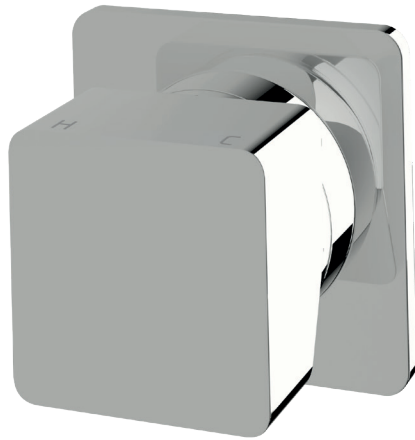

Suba Wall mixer

SUSSEX

Product code

BWM

Product features

- Designed and manufactured in Australia
- All brass construction
- Dial operating diverter
- Available in a range of high quality, durable finishes inc. LUXPVD®
- Minimal, refined design to complement any contemporary space
- Matching tapware, showers and accessories