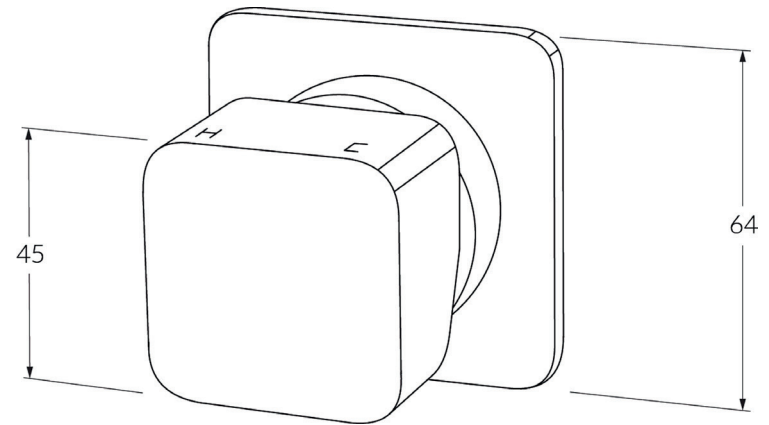

Suba Wall mixer

SUSSEX

Product code

BWM

Product features

- Designed and manufactured in Australia
- All brass construction
- Dial operating diverter
- Available in a range of high quality, durable finishes inc. LUXPVD®
- Minimal, refined design to complement any contemporary space
- Matching tapware, showers and accessories