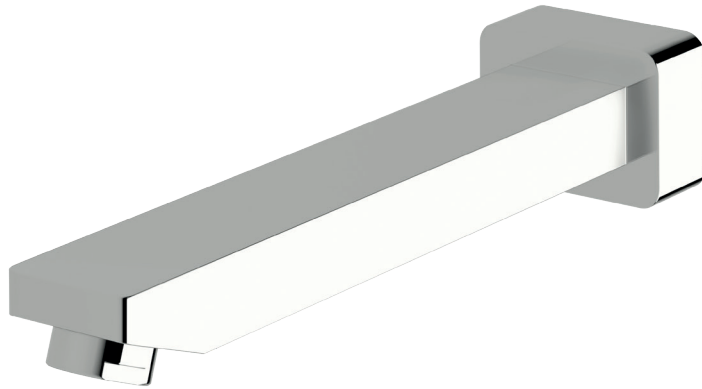

Suba Wall basin outlet 210mm

SUSSEX

Product code

BWBO210

Product features

- Designed and manufactured in Australia
- All brass construction
- Retro fitable
- Available in a range of high quality, durable finishes inc. LUXPVD®
- Minimal, refined design to complement any contemporary space
- Matching tapware, showers and accessories