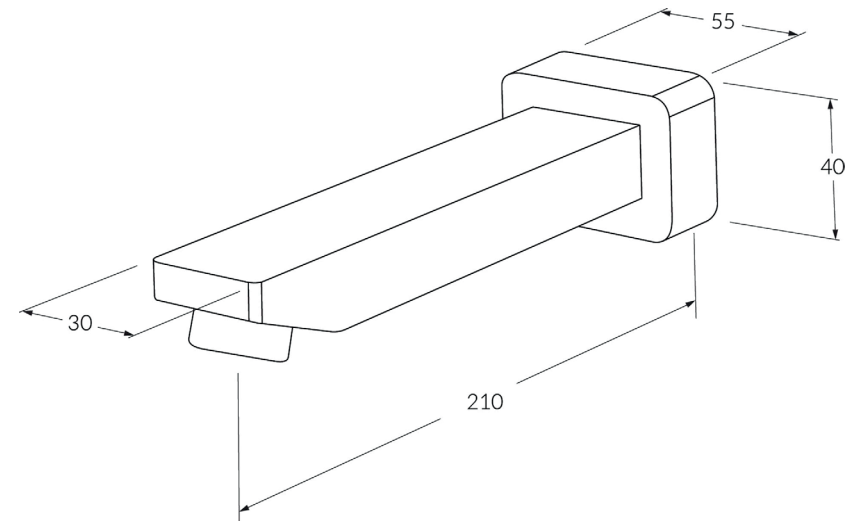

Suba Wall basin outlet 210mm

SUSSEX

Product code

BWBO210

Product features

- Designed and manufactured in Australia
- All brass construction
- Retro fitable
- Available in a range of high quality, durable finishes inc. LUXPVD®
- Minimal, refined design to complement any contemporary space
- Matching tapware, showers and accessories