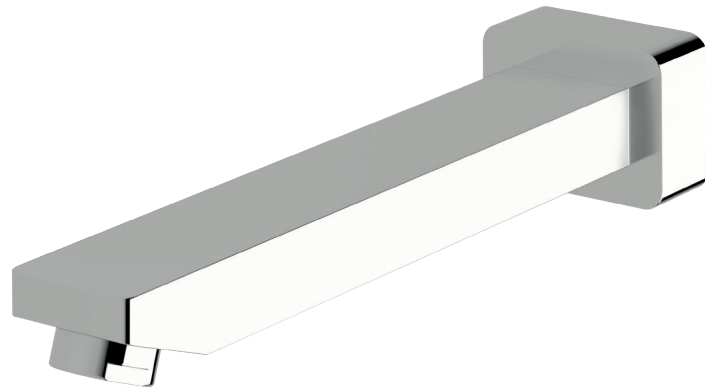

Suba Wall basin outlet 160mm

SUSSEX

Product code

BWBO160

Product features

- Designed and manufactured in Australia
- All brass construction
- Retro fitable
- Available in a range of high quality, durable finishes inc. LUXPVD®
- Minimal, refined design to complement any contemporary space
- Matching tapware, showers and accessories