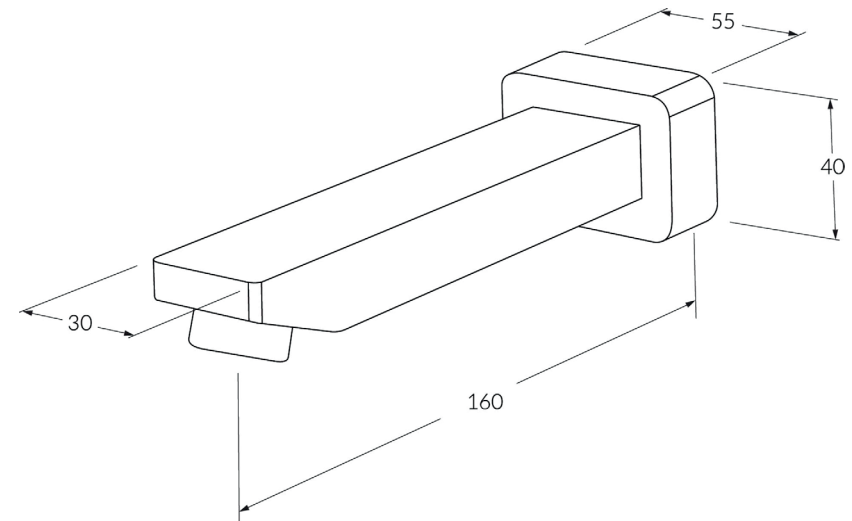

Suba Wall basin outlet 160mm

SUSSEX

Product code

BWBO160

Product features

- Designed and manufactured in Australia
- All brass construction
- Retro fitable
- Available in a range of high quality, durable finishes inc. LUXPVD®
- Minimal, refined design to complement any contemporary space
- Matching tapware, showers and accessories