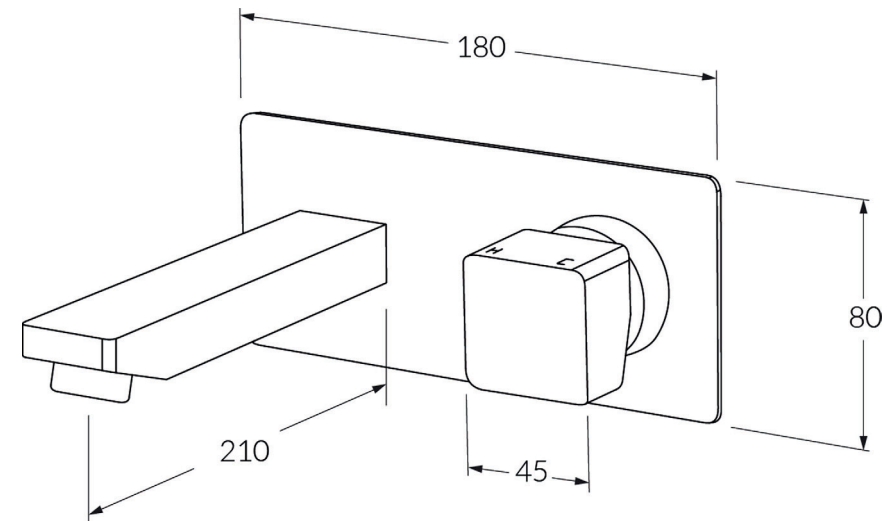

Suba Wall basin mixer outlet system 210mm

SUSSEX

Product code

BWBMS210RH

Product features

- Designed and manufactured in Australia
- All brass construction
- 35mm ceramic disc cartridge
- Incorporating Sussex Masterfit
- Available in a range of high quality, durable finishes inc. LUXPVD®
- Minimal, refined design to complement any contemporary space
- Matching tapware, showers and accessories

Warranty

15 Year overall warranty.
Refer to Warranty sheet for
specific information.

Pressure rating

300 - 500kPa

Temperature rating

1 - 65°C

WELS rating

6 star - 3lt/min