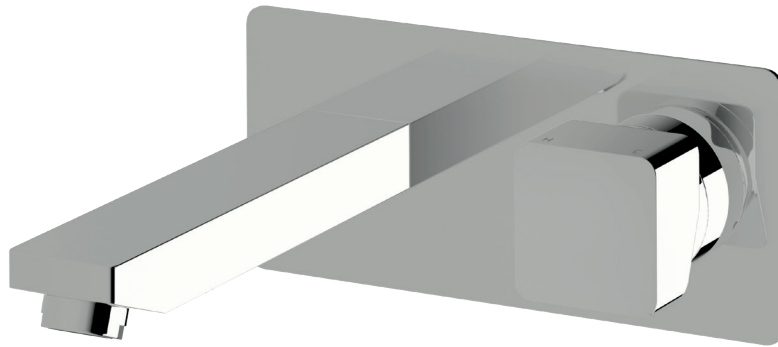

# Suba Wall basin mixer outlet system 210mm

## Product code

BWBMS210RH

## Product features

- Designed and manufactured in Australia
- All brass construction
- 35mm ceramic disc cartridge
- Incorporating Sussex Masterfit
- Available in a range of high quality, durable finishes inc. LUXPVD®
- Minimal, refined design to complement any contemporary space
- Matching tapware, showers and accessories