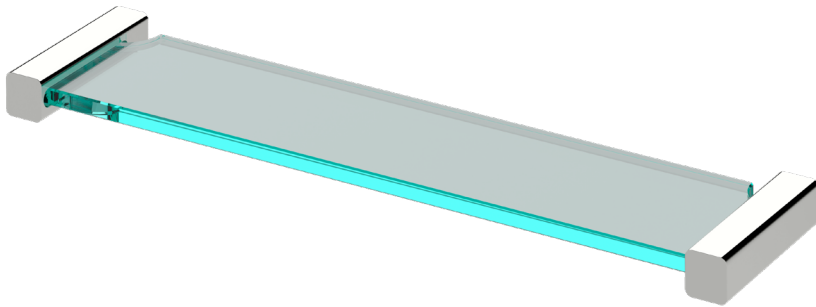

# Suba Vanity shelf

SUSSEX

## Product code

BVS

## Product features

- Designed and manufactured in Australia
- Solid brass construction
- 2 point fixings
- Available in a range of high quality, durable finishes inc. LUXPVD®
- Minimal, refined design to complement any contemporary space
- Matching tapware, showers and accessories