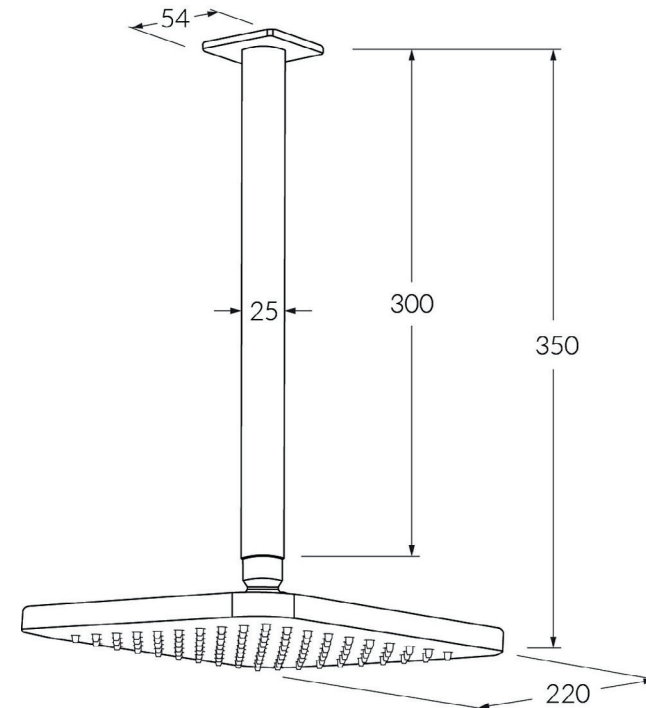

Suba Vertical shower arm 300mm with 220mm head

SUSSEX

Product code

BVSH3-220

Product features

- Designed and manufactured in Australia
- Retro fitable
- Swivel ball joint
- Available in a range of high quality, durable finishes inc. LUXPVD®
- Minimal, refined design to complement any contemporary space
- Matching tapware, showers and accessories