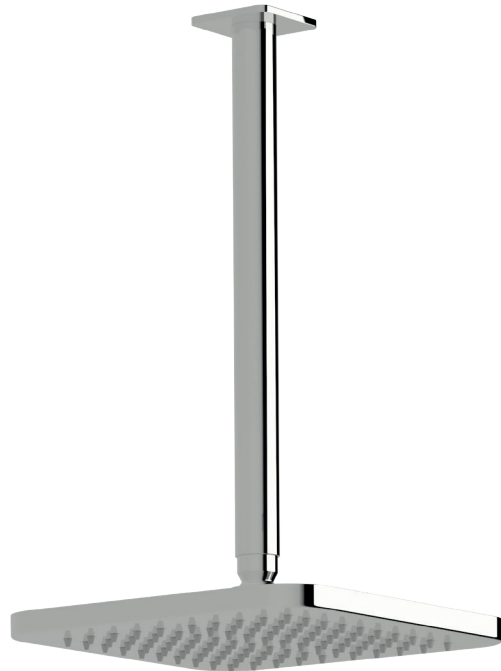

Suba Vertical shower arm 300mm with 220mm head

SUSSEX

Product code

BVSH3-220

Product features

- Designed and manufactured in Australia
- Retro fitable
- Swivel ball joint
- Available in a range of high quality, durable finishes inc. LUXPVD®
- Minimal, refined design to complement any contemporary space
- Matching tapware, showers and accessories