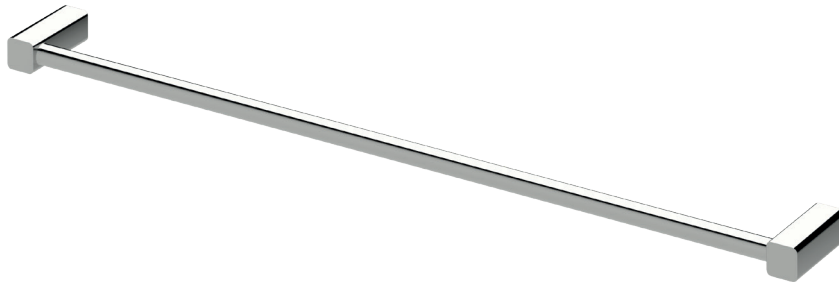

Suba Towel rail single 900mm

SUSSEX

Product code

BTRS900

Product features

- Designed and manufactured in Australia
- All brass construction
- Customisable
- 2 point fixings
- Available in a range of high quality, durable finishes inc. LUXPVD®
- Minimal, refined design to complement any contemporary space
- Matching tapware, showers and accessories