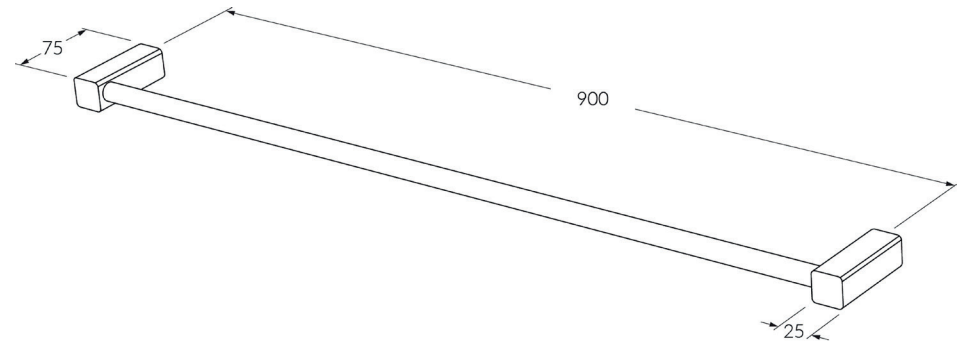

Suba Towel rail single 900mm

SUSSEX

Product code

BTRS900

Product features

- Designed and manufactured in Australia
- All brass construction
- Customisable
- 2 point fixings
- Available in a range of high quality, durable finishes inc. LUXPVD®
- Minimal, refined design to complement any contemporary space
- Matching tapware, showers and accessories