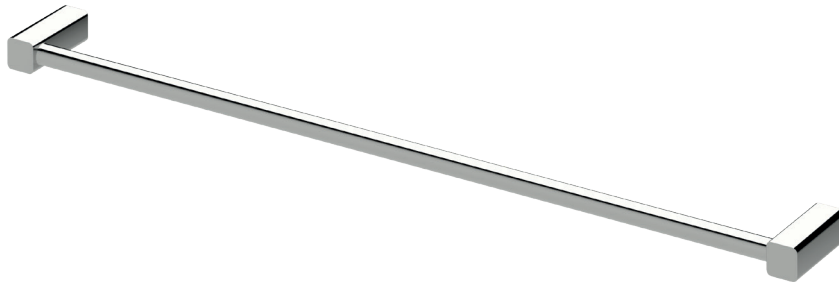

# Suba Towel rail single 700mm

SUSSEX

## Product code

BTRS700

## Product features

- Designed and manufactured in Australia
- All brass construction
- Customisable
- 2 point fixings
- Available in a range of high quality, durable finishes inc. LUXPVD®
- Minimal, refined design to complement any contemporary space
- Matching tapware, showers and accessories