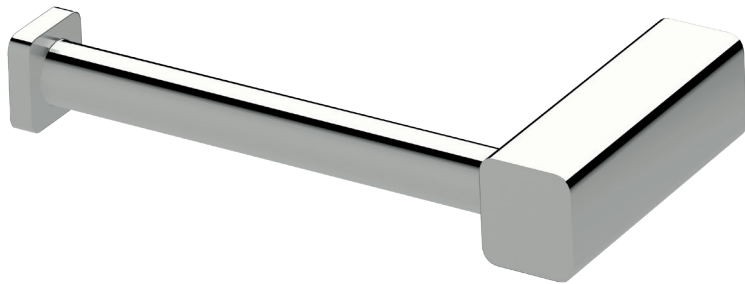

Suba Toilet roll holder

SUSSEX

Product code

BTRH

Product features

- Designed and manufactured in Australia
- All brass construction
- 2 point fixings
- Available in a range of high quality, durable finishes inc. LUXPVD®
- Minimal, refined design to complement any contemporary space
- Matching tapware, showers and accessories