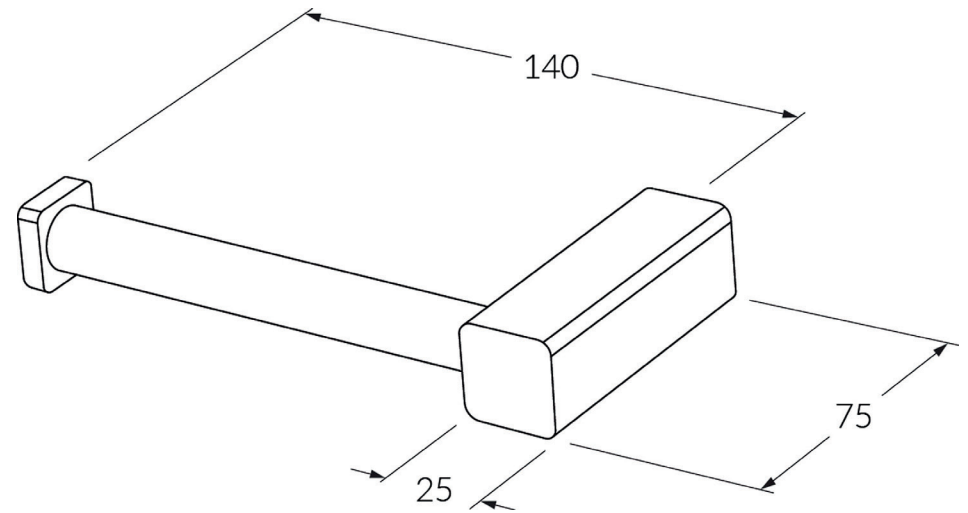

Suba Toilet roll holder

SUSSEX

Product code

BTRH

Product features

- Designed and manufactured in Australia
- All brass construction
- 2 point fixings
- Available in a range of high quality, durable finishes inc. LUXPVD®
- Minimal, refined design to complement any contemporary space
- Matching tapware, showers and accessories