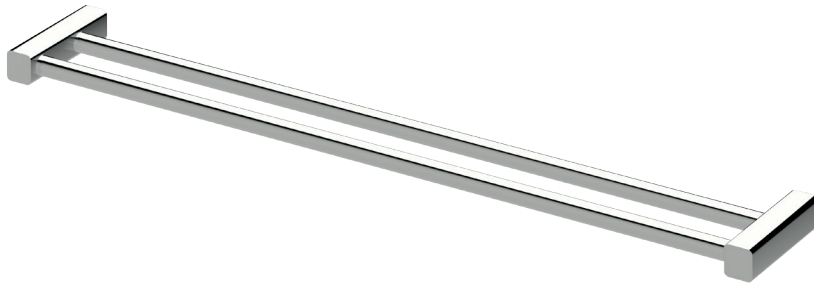

# Suba Towel rail double 900mm

SUSSEX

## Product code

BTRD900

## Product features

- Designed and manufactured in Australia
- All brass construction
- Customisable
- 2 point fixings
- Available in a range of high quality, durable finishes inc. LUXPVD®
- Minimal, refined design to complement any contemporary space
- Matching tapware, showers and accessories