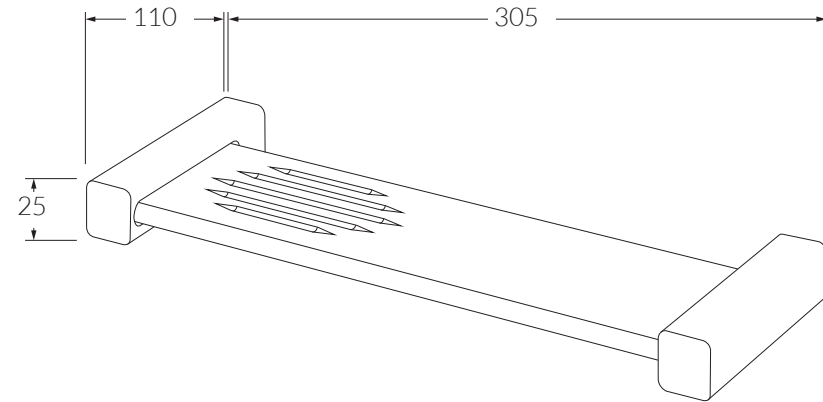

Suba Shower shelf

SUSSEX

Product code

BSS

Product features

- Designed and manufactured in Australia
- Solid brass construction
- 2 point fixings
- Available in a range of high quality, durable finishes inc. LUXPVD®
- Minimal, refined design to complement any contemporary space
- Matching tapware, showers and accessories