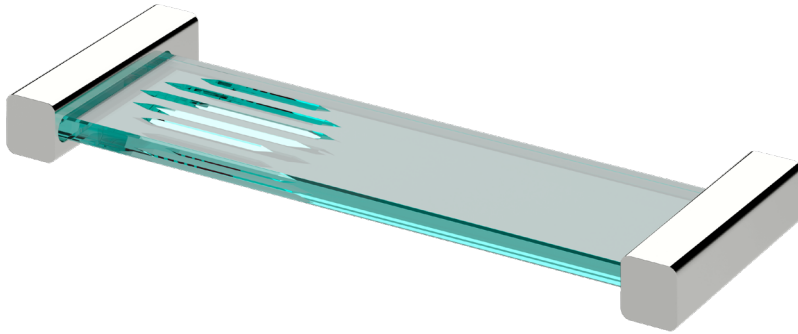

Suba Shower shelf

SUSSEX

Product code

BSS

Product features

- Designed and manufactured in Australia
- Solid brass construction
- 2 point fixings
- Available in a range of high quality, durable finishes inc. LUXPVD®
- Minimal, refined design to complement any contemporary space
- Matching tapware, showers and accessories