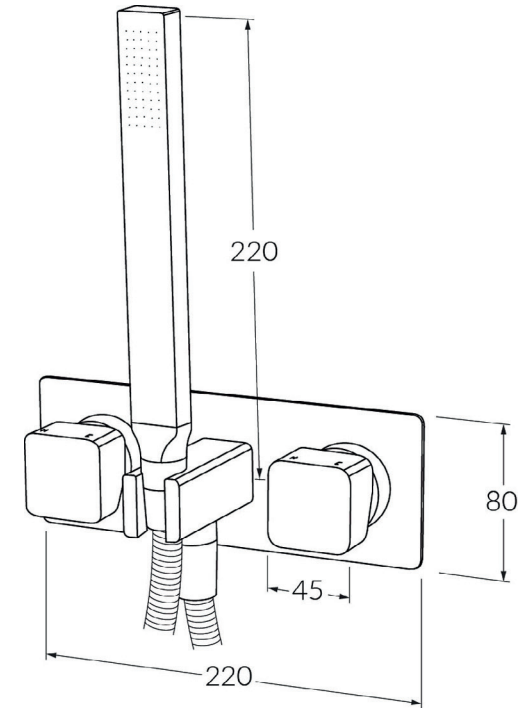

Suba Shower mixer system

SUSSEX

Product code

BSMS

Product features

- Designed and manufactured in Australia
- All brass construction
- 35mm ceramic disc cartridge
- Incorporating Sussex Masterfit
- Available in a range of high quality, durable finishes inc. LUXPVD®
- Minimal, refined design to complement any contemporary space
- Matching tapware, showers and accessories

Warranty

15 Year overall warranty.
Refer to Warranty sheet for specific information.

Pressure rating

300 - 500kPa

Temperature rating

1 - 65°C

WELS rating

3 star - 9lt/min