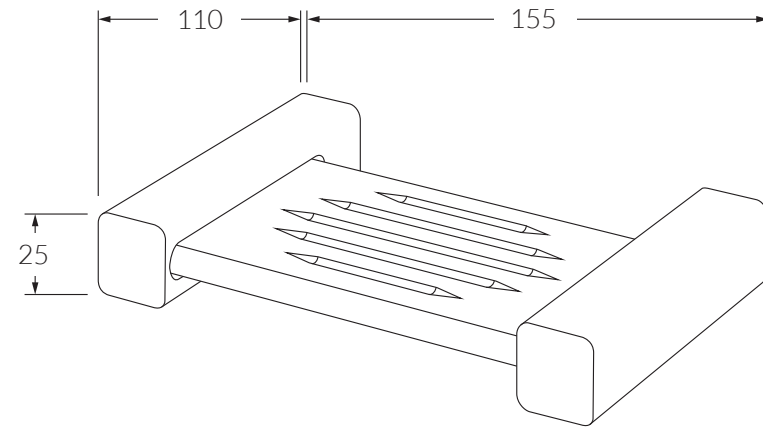

Suba Soap dish

SUSSEX

Product code

BSD

Product features

- Designed and manufactured in Australia
- Solid brass construction
- 2 point fixings
- Available in a range of high quality, durable finishes inc. LUXPVD®
- Minimal, refined design to complement any contemporary space
- Matching tapware, showers and accessories

Warranty

15 Year overall warranty.
Refer to Warranty sheet for
specific information.