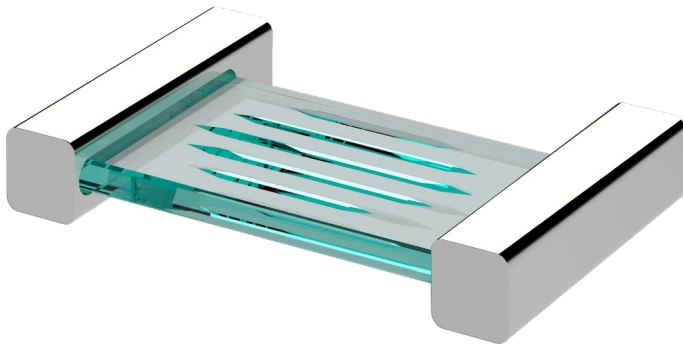

# Suba Soap dish

SUSSEX

## Product code

BSD

## Product features

- Designed and manufactured in Australia
- Solid brass construction
- 2 point fixings
- Available in a range of high quality, durable finishes inc. LUXPVD®
- Minimal, refined design to complement any contemporary space
- Matching tapware, showers and accessories