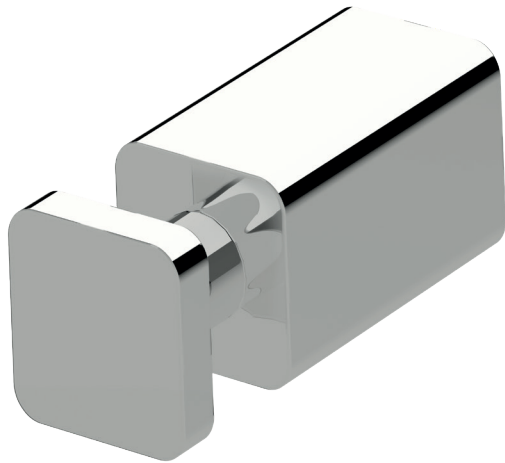

Suba Robe hook

SUSSEX

Product code

BRH

Product features

- Designed and manufactured in Australia
- All brass construction
- 2 point fixings
- Available in a range of high quality, durable finishes inc. LUXPVD®
- Minimal, refined design to complement any contemporary space
- Matching tapware, showers and accessories