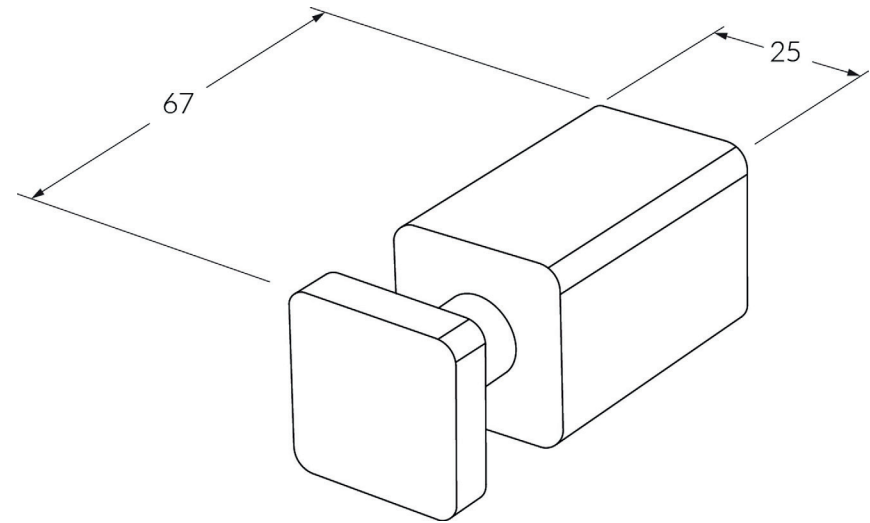

Suba Robe hook

SUSSEX

Product code

BRH

Product features

- Designed and manufactured in Australia
- All brass construction
- 2 point fixings
- Available in a range of high quality, durable finishes inc. LUXPVD®
- Minimal, refined design to complement any contemporary space
- Matching tapware, showers and accessories